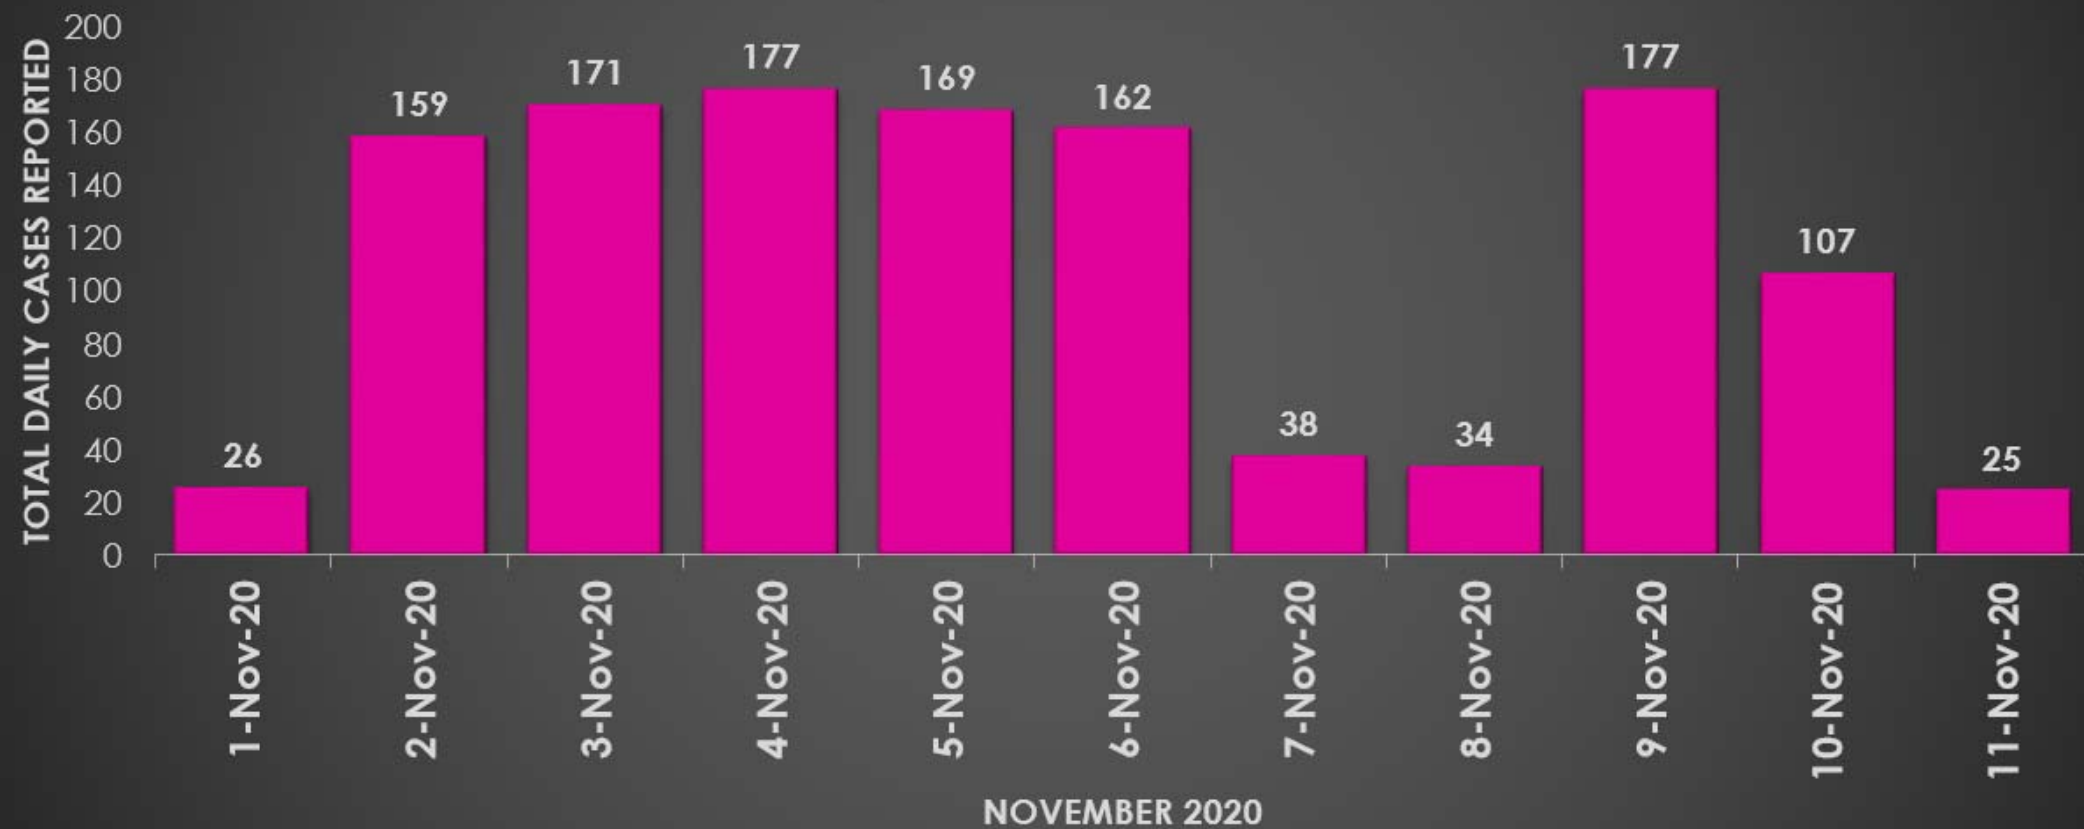

DISTRICT CASES REPORTED DAILY (01 - 12 Nov 20)

COVID-19

COVID-19: 01 - 11 Nov 2020
Daily Confirmed Cases